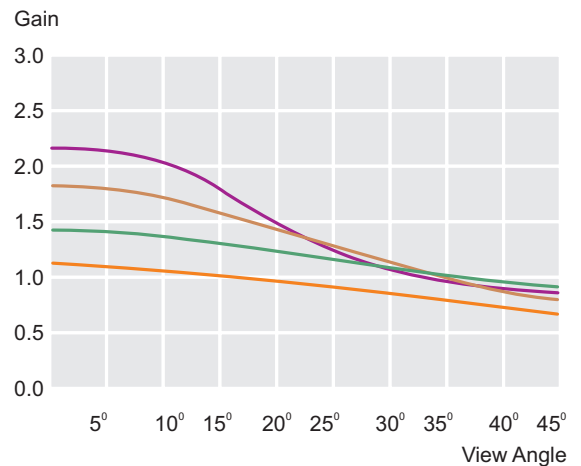

PRODUCT

Specification : **CINEMA AND HOME THEATRE SCREEN**

- ❖ Screen material : PVC
- ❖ Width of the screen : 1.1 to 2.2meter
- ❖ Thickness of screen : .30 to .35mm
- ❖ Wight of screen : 0.50 to 0.52 kgm/m
- ❖ Size of screen hole : 1.2 mm regular hole 0.6 mm micro hole
- ❖ Fire classification : USA NFPA701 AND GERMANY B1
- ❖ Sound reduction : 1.2mm hole 4.5% 0.60 hole 1.7%
- ❖ Distance between eyelets : 150mm
- ❖ The screen seam joint : h.f. machine
- ❖ Screen seam : invisible
- ❖ All screen foldable package transport and freight expenses reasonable
- ❖ All screen prices : reasonable
- ❖ Screen sizes : maximum 13x25m (40'x80')

Sound Level

PM Silver

- ❖ PM Silver Screen 330
- ❖ PM Silver Screen 300
- ❖ PM Silver Screen 240

PM Pearl / White

- ❖ PM Pearl Screen 220
- ❖ PM Pearl Screen 140
- ❖ PM Pearl Screen 180
- ❖ PM White Screen 110