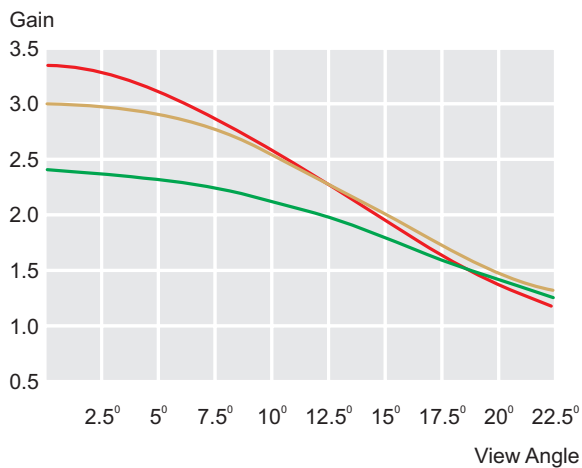

PRODUCT

Specification : **CINEMA AND HOME THEATRE SCREEN**

- ❖ Screen material : PVC
- ❖ Width of the screen : 1.1 to 2.2meter
- ❖ Thickness of screen : .30 to .35mm
- ❖ Wight of screen : 0.50 to 0.52 kgm/m
- ❖ Size of screen hole : 1.2 mm regular hole 0.6 mm micro hole
- ❖ Fire classification : USA NFPA701 AND GERMANY B1
- ❖ Sound reduction : 1.2mm hole 4.5% 0.60 hole 1.7%
- ❖ Distance between eyelets : 150mm
- ❖ The screen seam joint : h.f. machine
- ❖ Screen seam : invisible
- ❖ All screen foldable package transport and freight expenses reasonable
- ❖ All screen prices : reasonable
- ❖ Screen sizes : maximum 13x25m (40'x80')

Sound Level

PM Silver

- ❖ PM Silver Screen 330
- ❖ PM Silver Screen 300
- ❖ PM Silver Screen 240

PM Pearl / White

- ❖ PM Pearl Screen 220
- ❖ PM Pearl Screen 140
- ❖ PM Pearl Screen 180
- ❖ PM White Screen 110