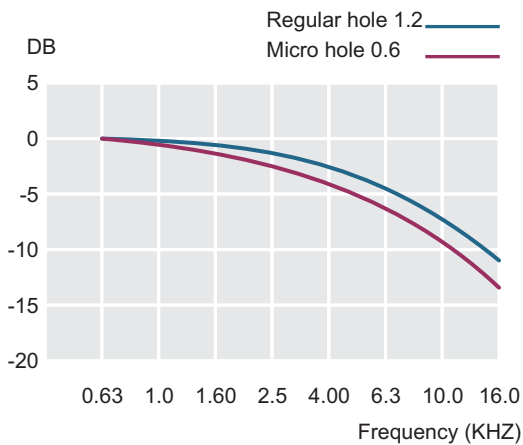

PRODUCT

Specification : **CINEMA AND HOME THEATRE SCREEN**

- ❖ Screen material : PVC
- ❖ Width of the screen : 1.1 to 2.2meter
- ❖ Thickness of screen : .30 to .35mm
- ❖ Wight of screen : 0.50 to 0.52 kgm/m
- ❖ Size of screen hole : 1.2 mm regular hole 0.6 mm micro hole
- ❖ Fire classification : USA NFPA701 AND GERMANY B1
- ❖ Sound reduction : 1.2mm hole 4.5% 0.60 hole 1.7%
- ❖ Distance between eyelets : 150mm
- ❖ The screen seam joint : h.f. machine
- ❖ Screen seam : invisible
- ❖ All screen foldable package transport and freight expenses reasonable
- ❖ All screen prices : reasonable
- ❖ Screen sizes : maximum 13x25m (40'x80')

Sound Level

PM Silver

- ❖ PM Silver Screen 330
- ❖ PM Silver Screen 300
- ❖ PM Silver Screen 240

PM Pearl / White

- ❖ PM Pearl Screen 220
- ❖ PM Pearl Screen 140
- ❖ PM Pearl Screen 180
- ❖ PM White Screen 110